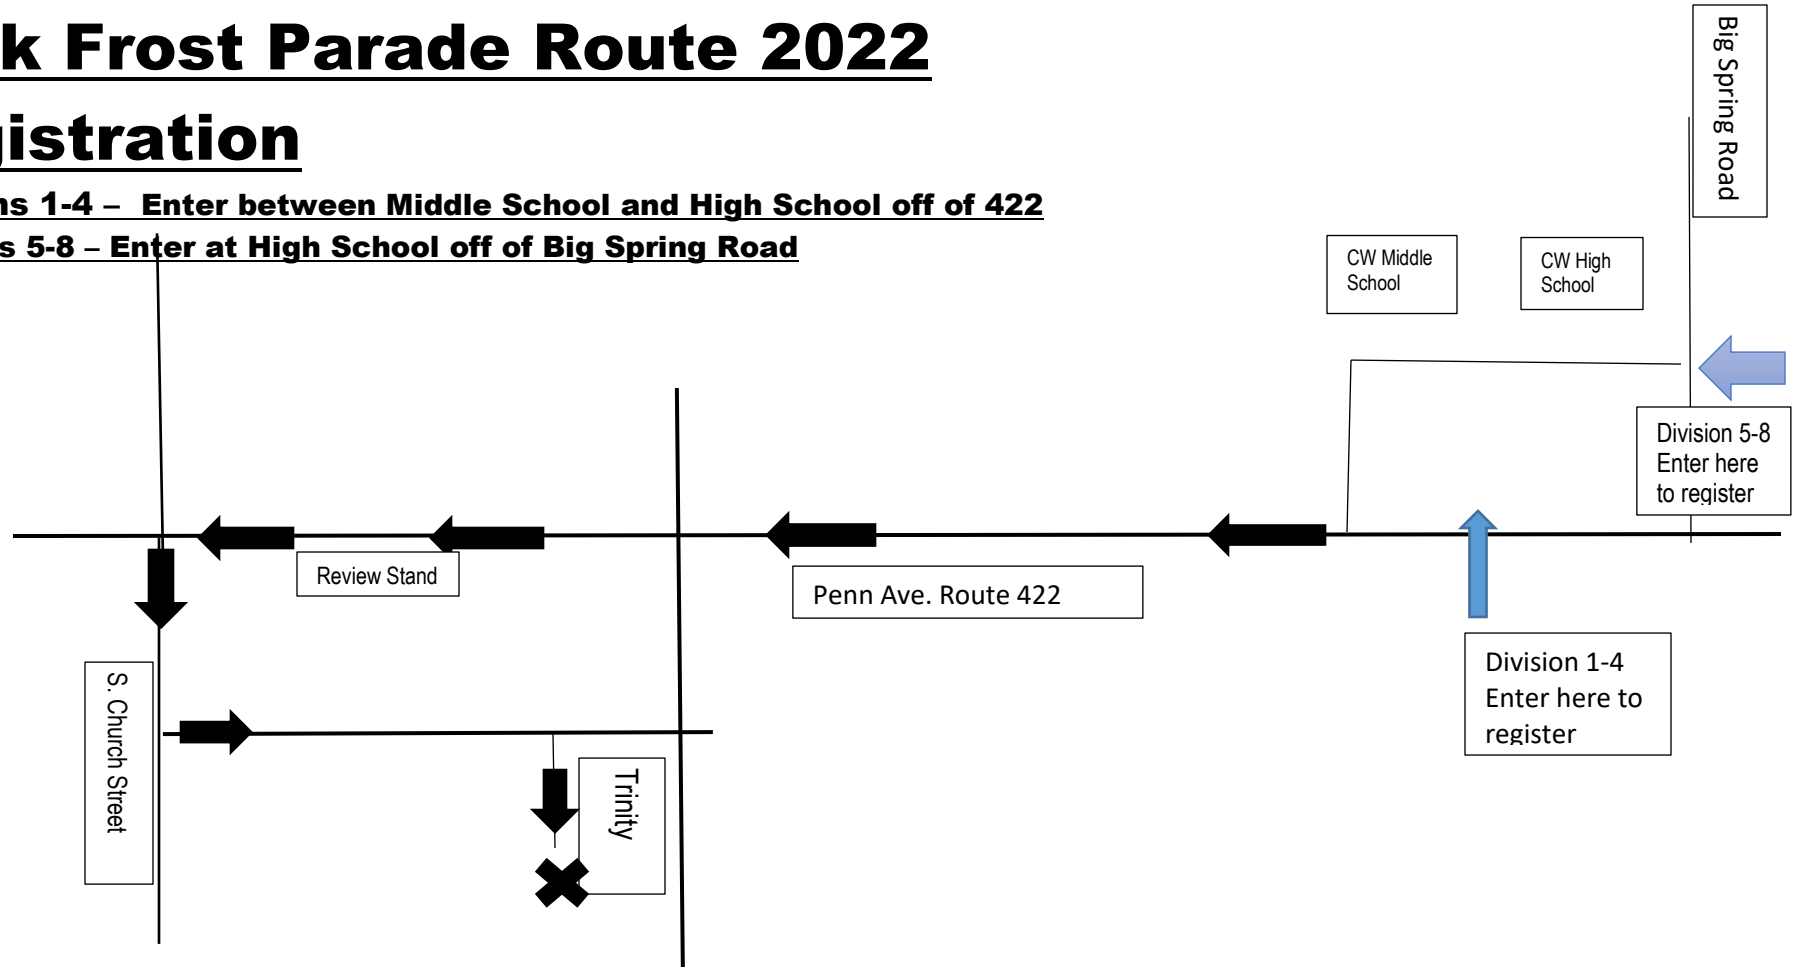

Jack Frost Parade Route 2022

Registration

Divisions 1-4 – Enter between Middle School and High School off of 422

Divisions 5-8 – Enter at High School off of Big Spring Road

The parade begins at the Conrad Weiser Middle School on Route 422 Penn Ave. It travels west on Penn Avenue, turning onto South Church Street, and then turning east on Ruth Street. The judges' reviewing stand is on Penn Ave at the Fire House. The parade ends at Trinity Lutheran Church.